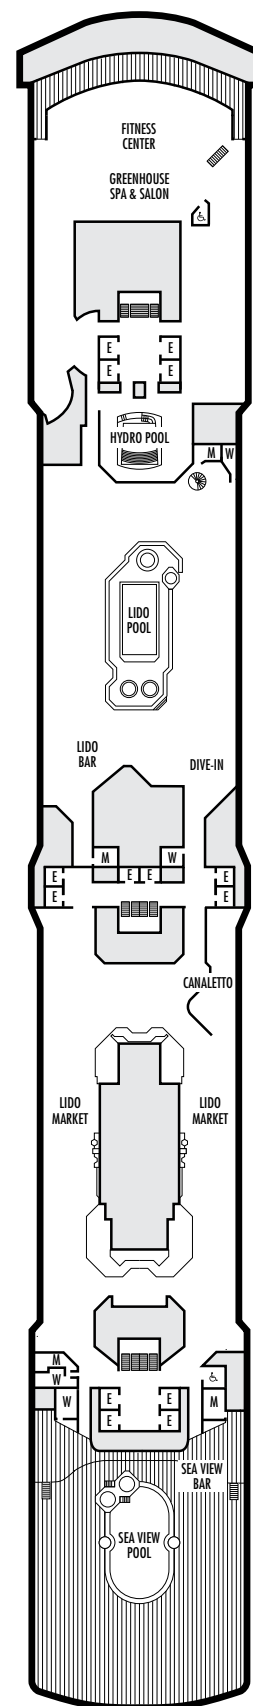

ZUIDERDAM

DECK PLANS & STATEROOMS

The deck plans are color-coded by category of stateroom, and the category letter precedes the stateroom number in each room. All staterooms are equipped with interactive LED television with On Demand movies, programming and multichannel music; mini-bar; mini-safe; data port; telephone.

Important Note: Not all staterooms within each category have the same furniture configuration and/or facilities. Appropriate symbols within the rooms on the deck plans describe differences from the stateroom descriptions below.

All information is subject to change.

STATEROOM SYMBOL LEGEND

- Quad (2 lower beds, 1 sofa bed, 1 upper)
- Triple (2 lower beds, 1 sofa bed)
- △ Partial sea view
- × Fully obstructed view
- + Connecting rooms
- Shower only
- ♣ Single sink vanity
- Staterooms have solid steel verandah railings instead of clear-view Plexiglas® railings

ACCESSIBILITY

STATEROOM SYMBOL LEGEND

- ♿ Suites SC6175 & SC6164 are fully accessible, bathtub and roll-in shower. Suite SS6108 and staterooms I-8037, VB6004, VB6003, D1100, C1082, C1081, J1074, K1012 & K1011 are fully accessible, roll-in shower only.
- ▼ Suites SY8068, SY5002 & SY5001 are fully accessible with single side approach to the bed, bathtub and roll-in shower
- ★ Staterooms VA8032, VA8031, VA6049, VA5140, VA5137, VA5054, VA5051, VA4132, VA4131, H4090, H4089, VA4052 & VA4051 are ambulatory accessible, roll-in shower only

For more information regarding accessibility features on our ships please visit the [Accessible Cruising](#) section of our website.

Lido Deck