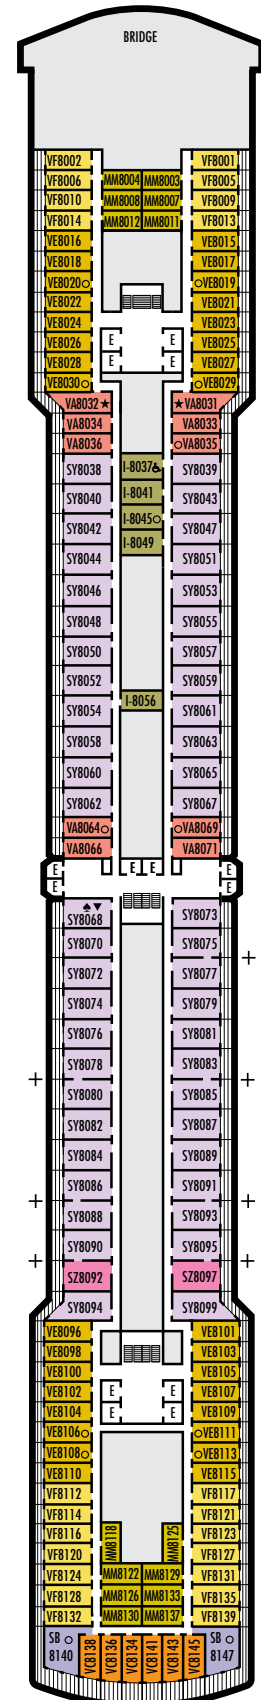

For more information regarding accessibility features on our ships please visit the [Accessible Cruising](#) section of our website.

VERANDAH SUITES

SB

Neptune Suites: 2 lower beds convertible to 1 king-size bed, bathroom with dual sink vanity, full-size whirlpool bath & shower & additional shower stall, large sitting area, dressing room, private verandah, 1 sofa bed for 2 persons, floor-to-ceiling windows.
Approximately 500–712 sq. ft. including verandah.

SY SZ

Signature Suites: 2 lower beds convertible to 1 queen-size bed, bathroom with dual sink vanity, full-size whirlpool bath & shower & additional shower stall, large sitting area, private verandah, 1 sofa bed for 1 person, floor-to-ceiling windows.
Approximately 372–384 sq. ft. including verandah.

VERANDAH STATEROOMS

VA VC VE VF

Verandah: 2 lower beds convertible to 1 queen-size bed, bathtub & shower, sitting area, private verandah, floor-to-ceiling windows.
Approximately 212–359 sq. ft. including verandah.

INTERIOR STATEROOMS

I MM

Large or Standard: 2 lower beds convertible to 1 queen-size bed, shower.
Approximately 151–233 sq. ft.

Navigation Deck