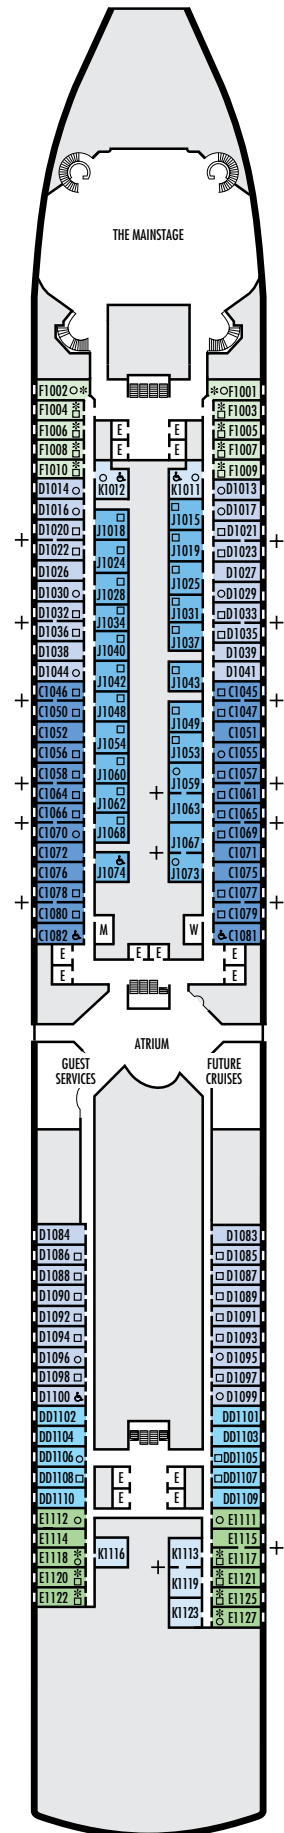

All information is subject to change.

STATEROOM SYMBOL LEGEND

- Quad (2 lower beds, 1 sofa bed, 1 upper)
- Triple (2 lower beds, 1 sofa bed)
- △ Partial sea view
- × Fully obstructed view
- + Connecting rooms
- Shower only
- ♣ Single sink vanity
- Staterooms have solid steel verandah railings instead of clear-view Plexiglas® railings

ACCESSIBILITY STATEROOM SYMBOL LEGEND

- ♿ Suites SC6175 & SC6164 are fully accessible, bathtub and roll-in shower. Suite SS6108 and staterooms I-8037, VB6004, VB6003, D1100, C1082, C1081, J1074, K1012 & K1011 are fully accessible, roll-in shower only.
- ▼ Suites SY8068, SY5002 & SY5001 are fully accessible with single side approach to the bed, bathtub and roll-in shower
- ★ Staterooms VA8032, VA8031, VA6049, VA5140, VA5137, VA5054, VA5051, VA4132, VA4131, H4090, H4089, VA4052 & VA4051 are ambulatory accessible, roll-in shower only

For more information regarding accessibility features on our ships please visit the [Accessible Cruising](#) section of our website.

OCEAN-VIEW STATEROOMS

- C ■ D ■ DD ■ E ■ F

Large: 2 lower beds convertible to 1 queen-size bed, bathtub & shower.
Approximately 174–180 sq. ft.

INTERIOR STATEROOMS

- J

Large: 2 lower beds convertible to 1 queen-size bed, shower.
Approximately 151–233 sq. ft.

- K

Large or Standard: 2 lower beds convertible to 1 queen-size bed, shower.
Approximately 151–233 sq. ft.

DECK 1—MAIN DECK

Staterooms 1001–1127

Main Deck