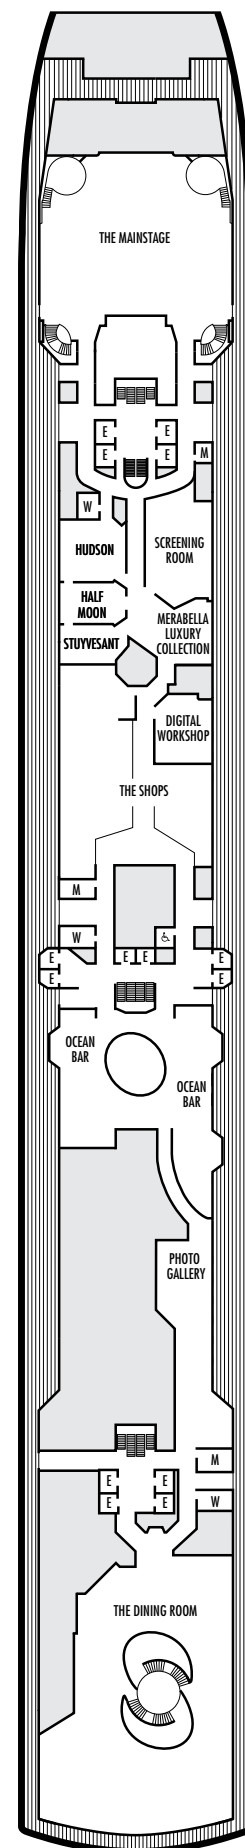

ZUIDERDAM

DECK PLANS & STATEROOMS

The deck plans are color-coded by category of stateroom, and the category letter precedes the stateroom number in each room. All staterooms are equipped with interactive LED television with On Demand movies, programming and multichannel music; mini-bar; mini-safe; data port; telephone.

Important Note: Not all staterooms within each category have the same furniture configuration and/or facilities. Appropriate symbols within the rooms on the deck plans describe differences from the stateroom descriptions below.

All information is subject to change.

STATEROOM SYMBOL LEGEND

- Quad (2 lower beds, 1 sofa bed, 1 upper)
- Triple (2 lower beds, 1 sofa bed)
- △ Partial sea view
- × Fully obstructed view
- + Connecting rooms
- Shower only
- ♣ Single sink vanity
- Staterooms have solid steel verandah railings instead of clear-view Plexiglas® railings

ACCESSIBILITY

STATEROOM SYMBOL LEGEND

- ♿ Suites SC6175 & SC6164 are fully accessible, bathtub and roll-in shower. Suite SS6108 and staterooms I-8037, VB6004, VB6003, D1100, C1082, C1081, J1074, K1012 & K1011 are fully accessible, roll-in shower only.
- ▼ Suites SY8068, SY5002 & SY5001 are fully accessible with single side approach to the bed, bathtub and roll-in shower
- ★ Staterooms VA8032, VA8031, VA6049, VA5140, VA5137, VA5054, VA5051, VA4132, VA4131, H4090, H4089, VA4052 & VA4051 are ambulatory accessible, roll-in shower only

For more information regarding accessibility features on our ships please visit the [Accessible Cruising](#) section of our website.

Promenade Deck