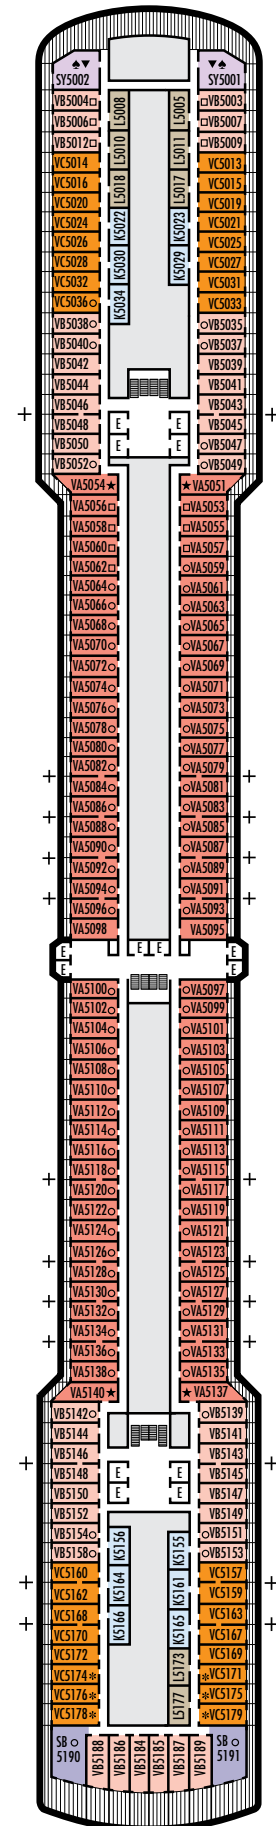

For more information regarding accessibility features on our ships please visit the [Accessible Cruising](#) section of our website.

VERANDAH SUITES

SB

Neptune Suites: 2 lower beds convertible to 1 king-size bed, bathroom with dual sink vanity, full-size whirlpool bath & shower & additional shower stall, large sitting area, dressing room, private verandah, 1 sofa bed for 2 persons, floor-to-ceiling windows. Approximately 500–712 sq. ft. including verandah.

SY

Signature Suites: 2 lower beds convertible to 1 queen-size bed, bathroom with dual sink vanity, full-size whirlpool bath & shower & additional shower stall, large sitting area, private verandah, 1 sofa bed for 1 person, floor-to-ceiling windows. Approximately 372–384 sq. ft. including verandah.

VERANDAH STATEROOMS

VA VB VC

Verandah: 2 lower beds convertible to 1 queen-size bed, bathtub & shower, sitting area, private verandah, floor-to-ceiling windows. Approximately 212–359 sq. ft. including verandah.

INTERIOR STATEROOMS

K

Large or Standard: 2 lower beds convertible to 1 queen-size bed, shower. Approximately 151–233 sq. ft.

L

Standard: 2 lower beds convertible to 1 queen-size bed, shower. Approximately 151–233 sq. ft.

Verandah Deck