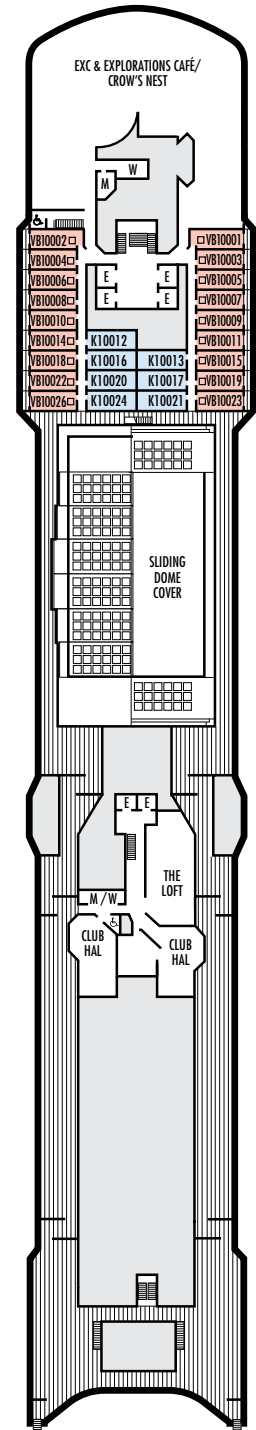

All information is subject to change.

STATEROOM SYMBOL LEGEND

- Quad (2 lower beds, 1 sofa bed, 1 upper)
- Triple (2 lower beds, 1 sofa bed)
- △ Partial sea view
- × Fully obstructed view
- + Connecting rooms
- Shower only
- ♣ Single sink vanity
- Staterooms have solid steel verandah railings instead of clear-view Plexiglas® railings

ACCESSIBILITY STATEROOM SYMBOL LEGEND

- ♿ Suites SC6175 & SC6164 are fully accessible, bathtub and roll-in shower. Suite SS6108 and staterooms I-8037, VB6004, VB6003, D1100, C1082, C1081, J1074, K1012 & K1011 are fully accessible, roll-in shower only.
- ▼ Suites SY8068, SY5002 & SY5001 are fully accessible with single side approach to the bed, bathtub and roll-in shower
- ★ Staterooms VA8032, VA8031, VA6049, VA5140, VA5137, VA5054, VA5051, VA4132, VA4131, H4090, H4089, VA4052 & VA4051 are ambulatory accessible, roll-in shower only

For more information regarding accessibility features on our ships please visit the [Accessible Cruising](#) section of our website.

VERANDAH STATEROOMS

VB

Verandah: 2 lower beds convertible to 1 queen-size bed, bathtub & shower, sitting area, private verandah, floor-to-ceiling windows. Approximately 212–359 sq. ft including verandah.

INTERIOR STATEROOMS

K

Large or Standard: 2 lower beds convertible to 1 queen-size bed, shower. Approximately 151–233 sq. ft.

Observation Deck