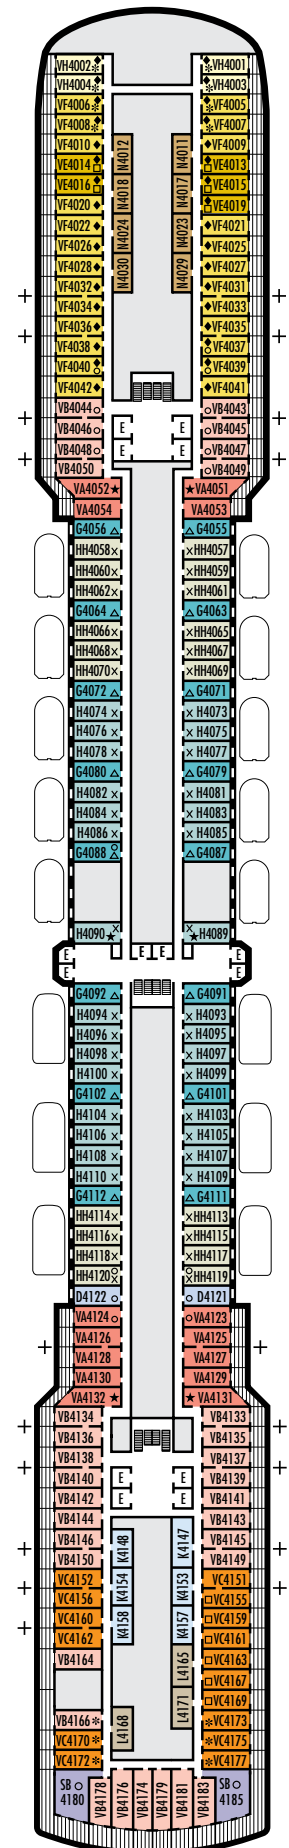

For more information regarding accessibility features on our ships please visit the [Accessible Cruising](#) section of our website.

VERANDAH SUITES

SB

Neptune Suites: 2 lower beds convertible to 1 king-size bed, bathroom with dual sink vanity, full-size whirlpool bath & shower & additional shower stall, large sitting area, dressing room, private verandah, 1 sofa bed for 2 persons, floor-to-ceiling windows. Approximately 500–712 sq. ft. including verandah.

VERANDAH STATEROOMS

VA VB VC VE VF VH

Verandah: 2 lower beds convertible to 1 queen-size bed, bathtub & shower, sitting area, private verandah, floor-to-ceiling windows. Approximately 212–359 sq. ft. including verandah.

OCEAN-VIEW STATEROOMS

D

Large: 2 lower beds convertible to 1 queen-size bed, bathtub & shower. Approximately 174–180 sq. ft.

G H HH

Large: 2 lower beds convertible to 1 queen-size bed, bathtub & shower. All G-category staterooms have partial sea views. All H- & HH-category staterooms have fully obstructed views. Approximately 174–180 sq. ft.

INTERIOR STATEROOMS

K

Large or Standard: 2 lower beds convertible to 1 queen-size bed, shower. Approximately 151–233 sq. ft.

L N

Standard: 2 lower beds convertible to 1 queen-size bed, shower. Approximately 151–233 sq. ft.

DECK 4—UPPER PROMENADE DECK

Staterooms 4001–4185

Upper Promenade Deck