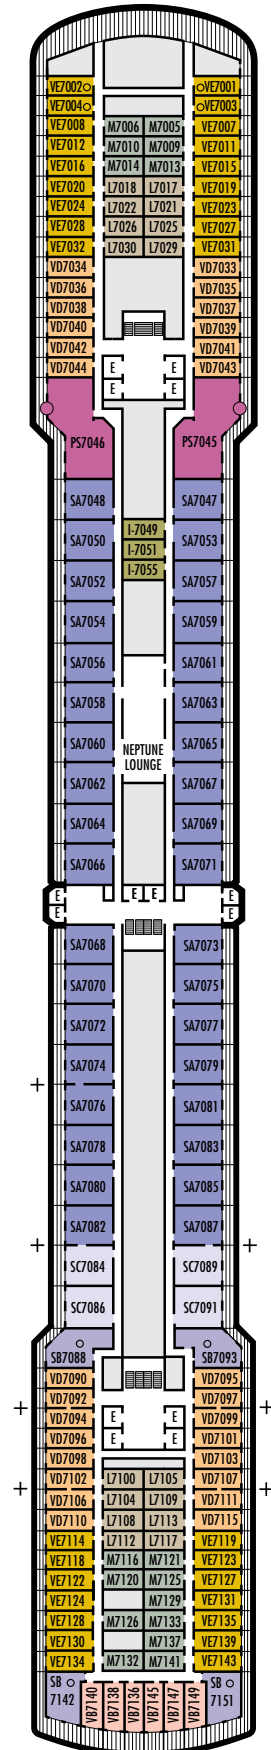

ZUIDERDAM

DECK PLANS & STATEROOMS

The deck plans are color-coded by category of stateroom, and the category letter precedes the stateroom number in each room. All staterooms are equipped with interactive LED television with On Demand movies, programming and multichannel music; mini-bar; mini-safe; data port; telephone.

Important Note: Not all staterooms within each category have the same furniture configuration and/or facilities. Appropriate symbols within the rooms on the deck plans describe differences from the stateroom descriptions below.

All information is subject to change.

STATEROOM SYMBOL LEGEND

- Quad (2 lower beds, 1 sofa bed, 1 upper)
- Triple (2 lower beds, 1 sofa bed)
- △ Partial sea view
- × Fully obstructed view
- + Connecting rooms
- Shower only
- ♠ Single sink vanity
- Staterooms have solid steel verandah railings instead of clear-view Plexiglas® railings

ACCESSIBILITY STATEROOM SYMBOL LEGEND

- ♿ Suites SC6175 & SC6164 are fully accessible, bathtub and roll-in shower. Suite SS6108 and staterooms I-8037, VB6004, VB6003, D1100, C1082, C1081, J1074, K1012 & K1011 are fully accessible, roll-in shower only.
- ▼ Suites SY8068, SY5002 & SY5001 are fully accessible with single side approach to the bed, bathtub and roll-in shower
- ★ Staterooms VA8032, VA8031, VA6049, VA5140, VA5137, VA5054, VA5051, VA4132, VA4131, H4090, H4089, VA4052 & VA4051 are ambulatory accessible, roll-in shower only

For more information regarding accessibility features on our ships please visit the [Accessible Cruising](#) section of our website.

VERANDAH SUITES

PS