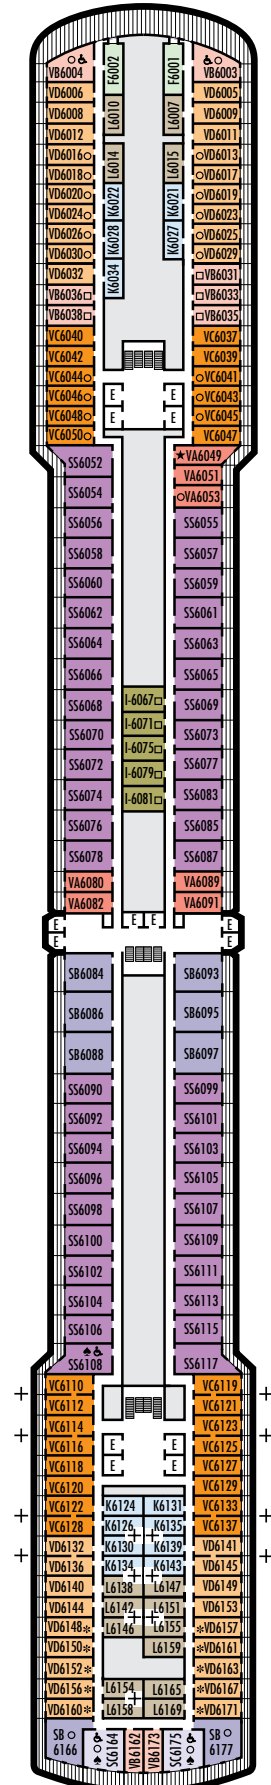

For more information regarding accessibility features on our ships please visit the [Accessible Cruising](#) section of our website.

VERANDAH SUITES

■ SB ■ SC

Neptune Suites: 2 lower beds convertible to 1 king-size bed, bathroom with dual sink vanity, full-size whirlpool bath & shower & additional shower stall, large sitting area, dressing room, private verandah, 1 sofa bed for 2 persons, floor-to-ceiling windows. Approximately 500–712 sq. ft. including verandah.

■ SS

Signature Suites: 2 lower beds convertible to 1 queen-size bed, bathroom with dual sink vanity, full-size whirlpool bath & shower & additional shower stall, large sitting area, private verandah, 1 sofa bed for 1 person, floor-to-ceiling windows. Approximately 372–384 sq. ft. including verandah.

VERANDAH STATEROOMS

■ VA ■ VB ■ VC ■ VD

Verandah: 2 lower beds convertible to 1 queen-size bed, bathtub & shower, sitting area, private verandah, floor-to-ceiling windows. Approximately 213–359 sq. ft. including verandah.

OCEAN-VIEW STATEROOMS

■ F

Large: 2 lower beds convertible to 1 queen-size bed, bathtub & shower. Approximately 174–180 sq. ft.

INTERIOR STATEROOMS

■ I ■ K

Large or Standard: 2 lower beds convertible to 1 queen-size bed, shower. Approximately 151–233 sq. ft.

■ L

Standard: 2 lower beds convertible to 1 queen-size bed, shower. Approximately 151–233 sq. ft.

Upper Verandah Deck