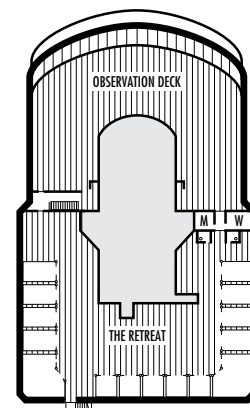

Important Note: Not all staterooms within each category have the same furniture configuration and/or facilities. Appropriate symbols within the rooms on the deck plans describe differences from the stateroom descriptions below.

All information is subject to change.

STATEROOM SYMBOL LEGEND

- Quad (2 lower beds, 1 sofa bed, 1 upper)
- Triple (2 lower beds, 1 sofa bed)
- △ Partial sea view
- × Fully obstructed view
- + Connecting rooms
- Shower only
- ♣ Single sink vanity
- Staterooms have solid steel verandah railings instead of clear-view Plexiglas® railings

ACCESSIBILITY

STATEROOM SYMBOL LEGEND

- ♿ Suites SC6175 & SC6164 are fully accessible, bathtub and roll-in shower. Suite SS6108 and staterooms I-8037, VB6004, VB6003, D1100, C1082, C1081, J1074, K1012 & K1011 are fully accessible, roll-in shower only.
- ▼ Suites SY8068, SY5002 & SY5001 are fully accessible with single side approach to the bed, bathtub and roll-in shower
- ★ Staterooms VA8032, VA8031, VA6049, VA5140, VA5137, VA5054, VA5051, VA4132, VA4131, H4090, H4089, VA4052 & VA4051 are ambulatory accessible, roll-in shower only

For more information regarding accessibility features on our ships please visit the [Accessible Cruising](#) section of our website.

Sports Deck