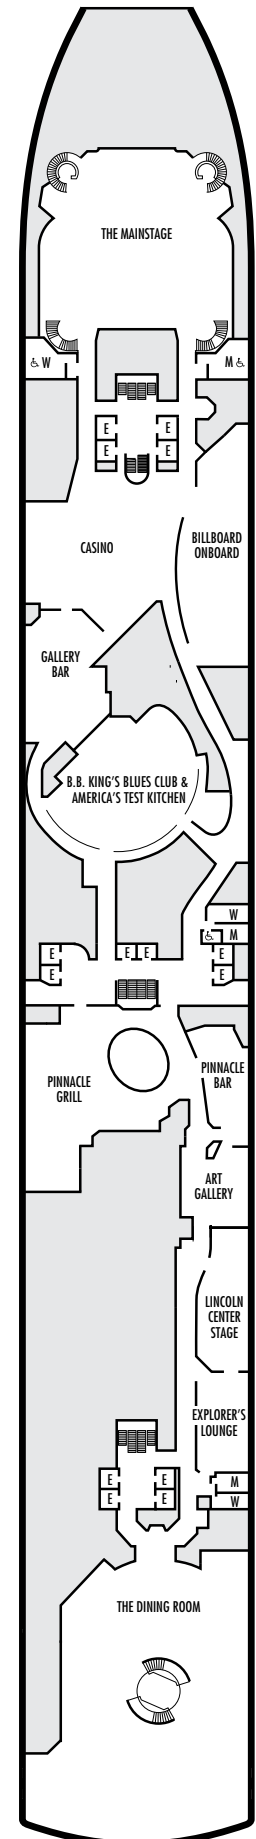

ZUIDERDAM

DECK PLANS & STATEROOMS

The deck plans are color-coded by category of stateroom, and the category letter precedes the stateroom number in each room. All staterooms are equipped with interactive LED television with On Demand movies, programming and multichannel music; mini-bar; mini-safe; data port; telephone.

Important Note: Not all staterooms within each category have the same furniture configuration and/or facilities. Appropriate symbols within the rooms on the deck plans describe differences from the stateroom descriptions below.

All information is subject to change.

STATEROOM SYMBOL LEGEND

- Quad (2 lower beds, 1 sofa bed, 1 upper)
- Triple (2 lower beds, 1 sofa bed)
- △ Partial sea view
- × Fully obstructed view
- + Connecting rooms
- Shower only
- ♣ Single sink vanity
- Staterooms have solid steel verandah railings instead of clear-view Plexiglas® railings

ACCESSIBILITY

STATEROOM SYMBOL LEGEND

- ♿ Suites SC6175 & SC6164 are fully accessible, bathtub and roll-in shower. Suite SS6108 and staterooms I-8037, VB6004, VB6003, D1100, C1082, C1081, J1074, K1012 & K1011 are fully accessible, roll-in shower only.
- ▼ Suites SY8068, SY5002 & SY5001 are fully accessible with single side approach to the bed, bathtub and roll-in shower
- ★ Staterooms VA8032, VA8031, VA6049, VA5140, VA5137, VA5054, VA5051, VA4132, VA4131, H4090, H4089, VA4052 & VA4051 are ambulatory accessible, roll-in shower only

For more information regarding accessibility features on our ships please visit the [Accessible Cruising](#) section of our website.